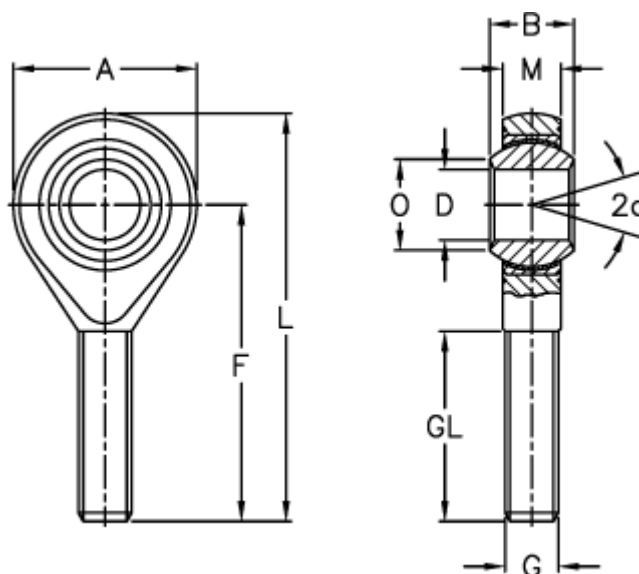

Article number: 54301108

Description: LDK Rod end POS 8EC

## Measures

A	= 22	L	= 53
a (degrees)	= 14	M	= 9.00
B	= 12	O	= 10.3
D	= 8	Static load C0 (kN)	= 13.1
Dynamic load C (kN)	= 7.2	Weight (g)	= 32
F	= 42		
g	= M8		
GL	= 25		